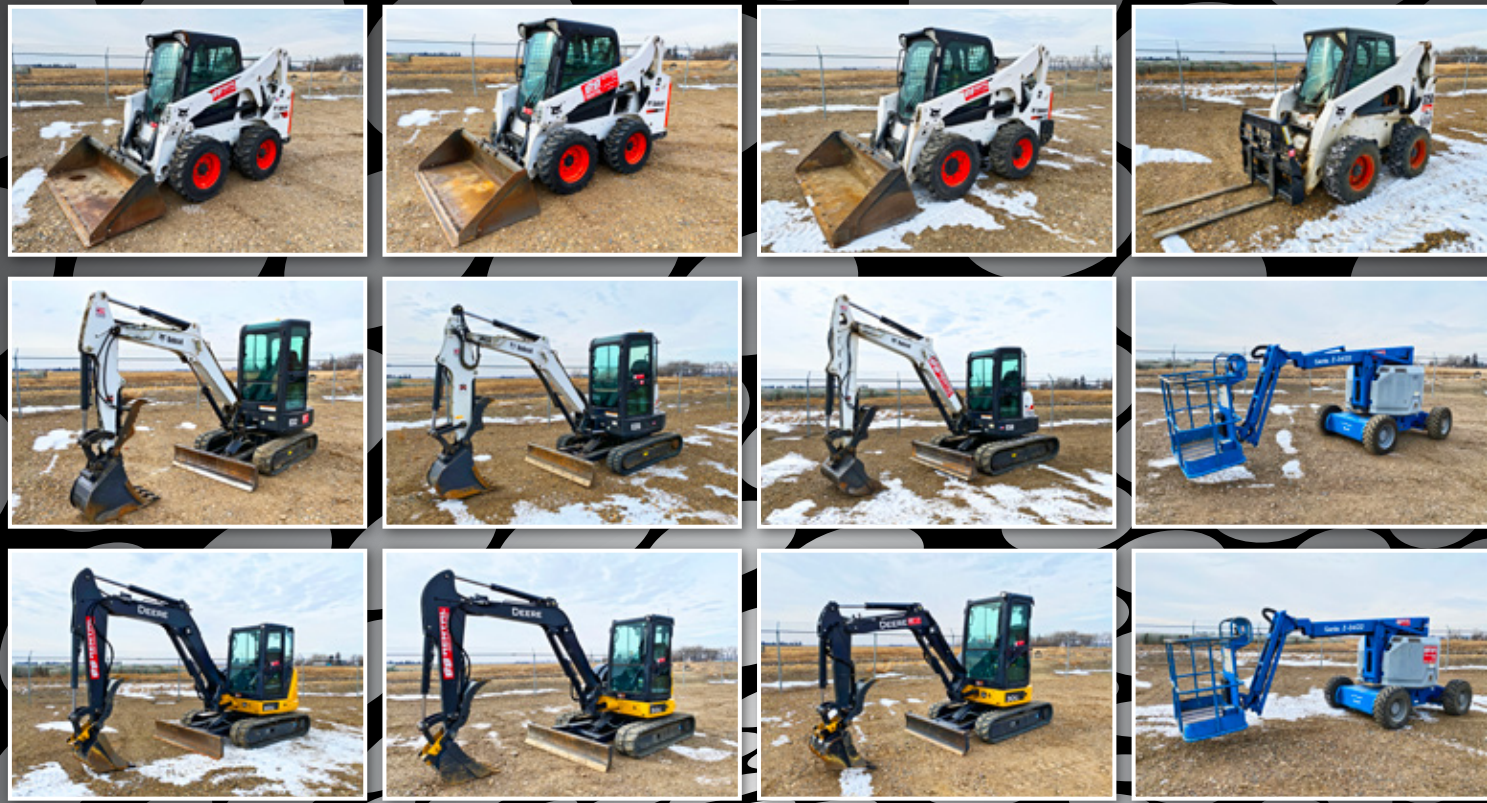

34940 Hwy 23, Sidney, MT 59270

2Part Equipment Retirement AUCTION

WEDNESDAY, APRIL 21, 2021

Live On-Site Equipment Starting at 10AM^{MST}

Timed Online Equipment Closing at 7PM^{MST}

PREVIEW: April 1 – April 21, 8AM – 5PM^{MST} | LOADOUT: April 21 – April 30, 8AM – 5PM^{MST}

VIEW ALL AUCTIONS AT **SteffesGroup.com**

West Fargo, ND 701.237.9173 | Grand Forks, ND 701.203.8400 | Watford City, ND 701.580.2426 | Litchfield, MN 320.693.9371 | Mt. Pleasant, IA 319.385.2000 | Ames, IA 515.432.6000 | Mason City, IA 641.423.1947 | Sioux Falls, SD 605.789.5677 | Lexington, NE 308.217.4508